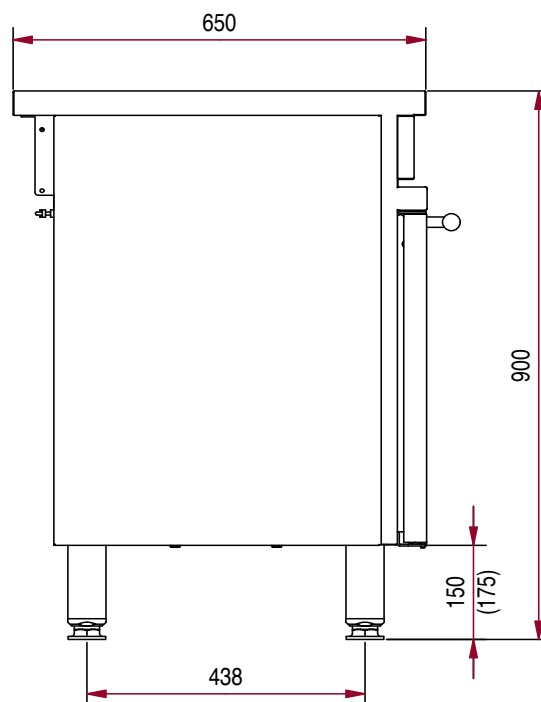

CME 423 IX

2 induction hobs

CE

- Glass-ceramic cooktop
- 2 round hobs rated 3 kW Ø 195 mm.
- Total power: 6 kW.
- Power supply: single-phase 230 V.
- 9 power settings.
- Touch control panel on the front.
- Digital power display (1-9)
- Open base
- Supplied without runners.

CME 423 IX

L 400 - D 650 - H 900

- Option: door

CPM 400

AMBASSADE
DE BOURGOGNE

The Chef's Choice.

2 induction hobs

CME 423 IX