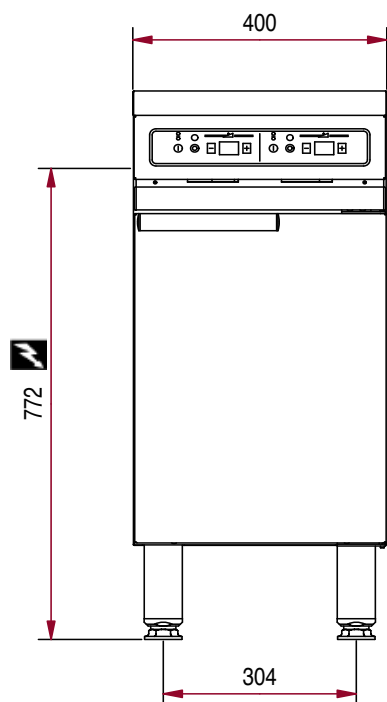

CME 423 IX

2 induction hobs

CE

- Glass-ceramic cooktop
- 2 round hobs rated 3 kW Ø 195 mm.
- Total power: 6 kW.
- Power supply: single-phase 230 V.
- 9 power settings.
- Touch control panel on the front.
- Digital power display (1-9)
- Open base
- Supplied without runners.

CME 423 IX

L 400 - D 650 - H 900

- Option: door

CPM 400

AMBASSADE
DE BOURGOGNE

The Chef's Choice.

2 induction hobs

CME 423 IX