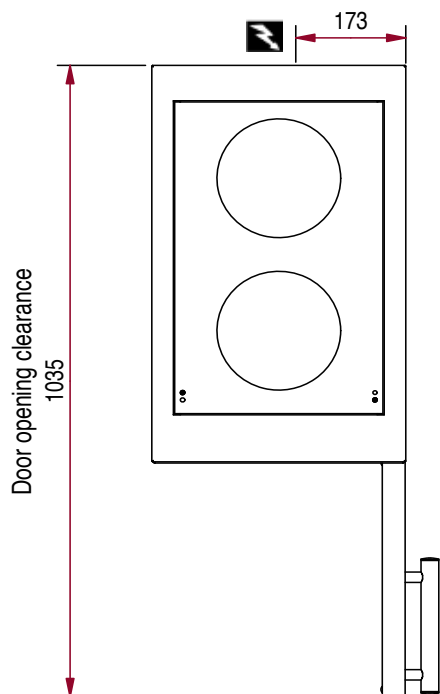

CME 423 IX

2 induction hobs

CE

- Glass-ceramic cooktop
- 2 round hobs rated 3 kW Ø 195 mm.
- Total power: 6 kW.
- Power supply: single-phase 230 V.
- 9 power settings.
- Touch control panel on the front.
- Digital power display (1-9)
- Open base
- Supplied without runners.

CME 423 IX

L 400 - D 650 - H 900

- Option: door

CPM 400

AMBASSADE
DE BOURGOGNE

The Chef's Choice.

2 induction hobs

CME 423 IX